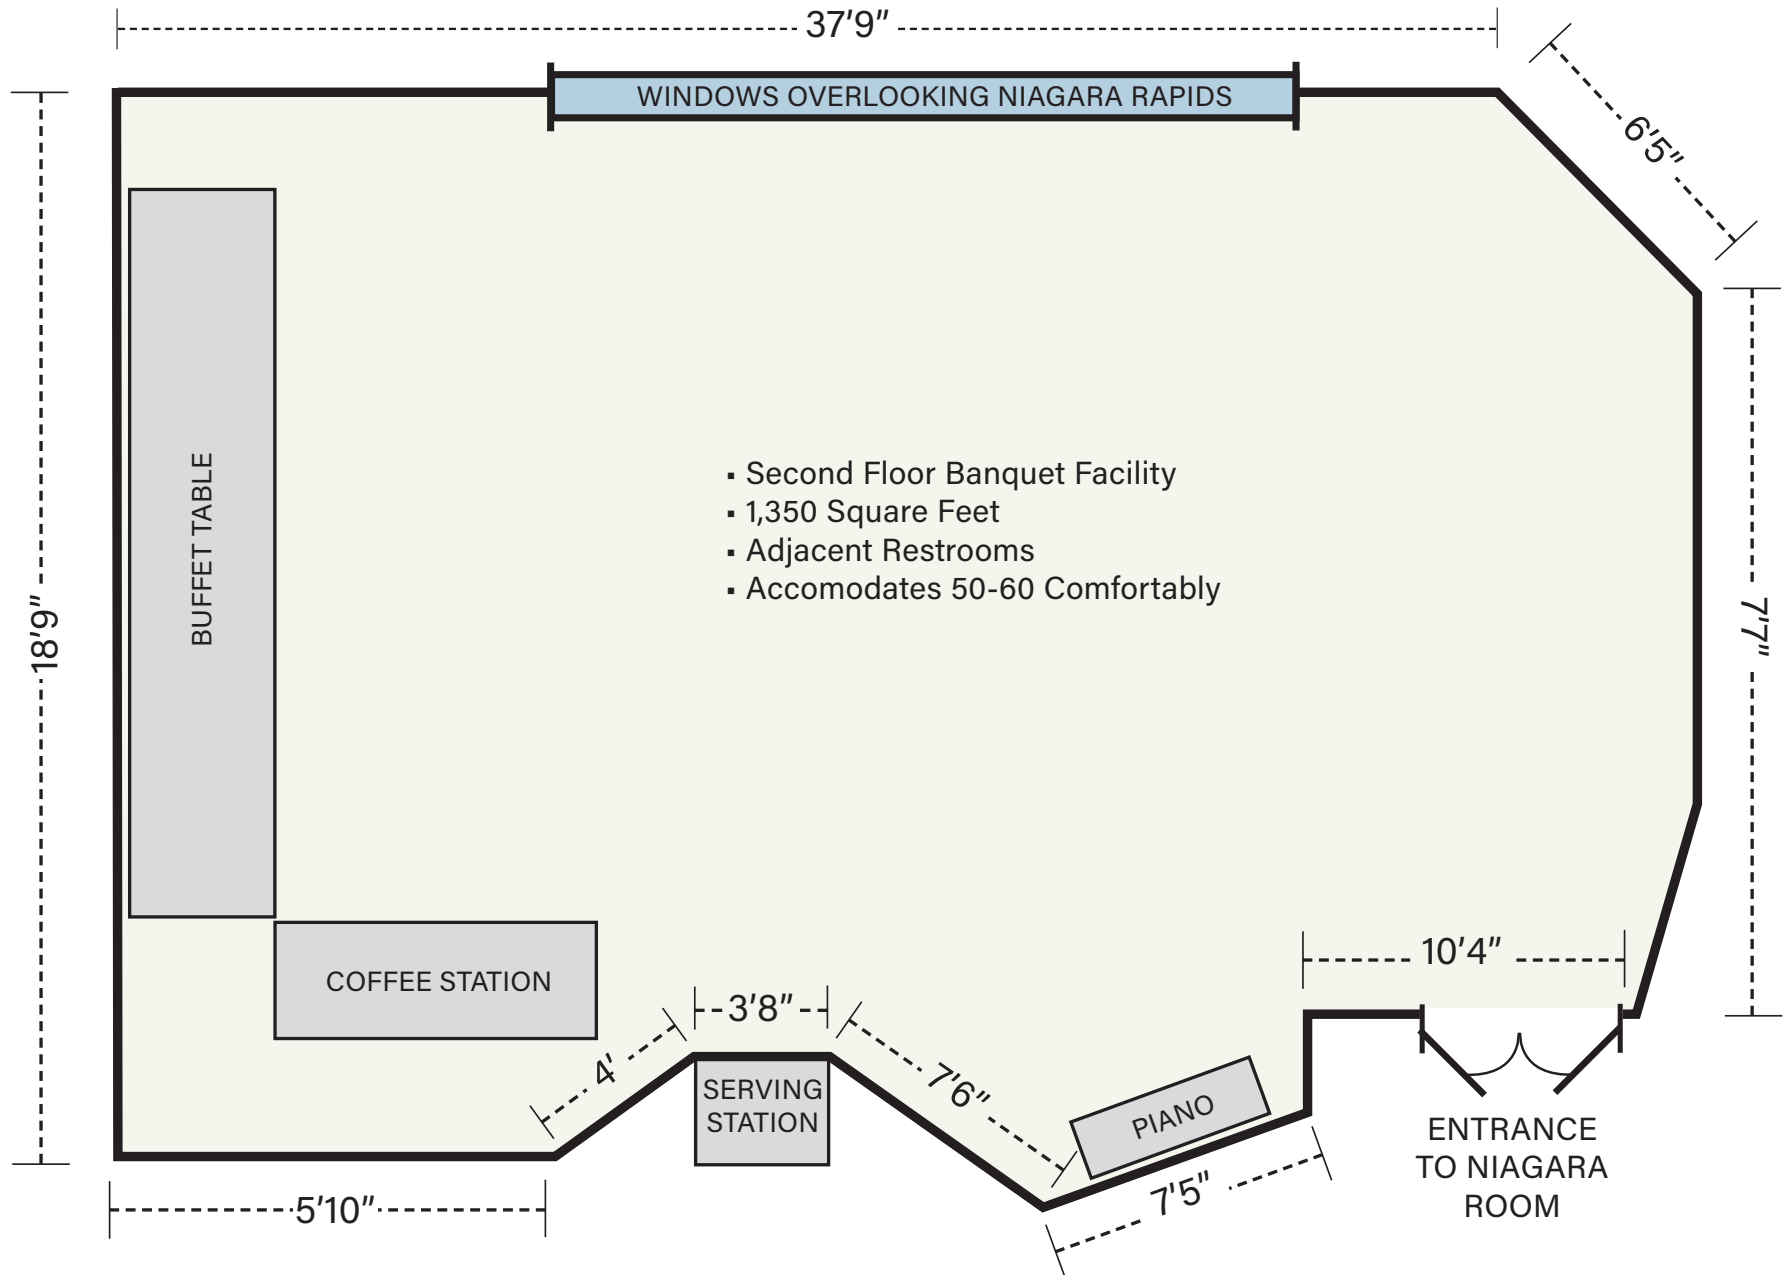

NIAGARA ROOM

RIVERVIEW ROOM

- Third Floor Banquet Facility
- 1,150 Square Feet
- Adjacent Restroom
- Accommodates 25-30 Comfortably